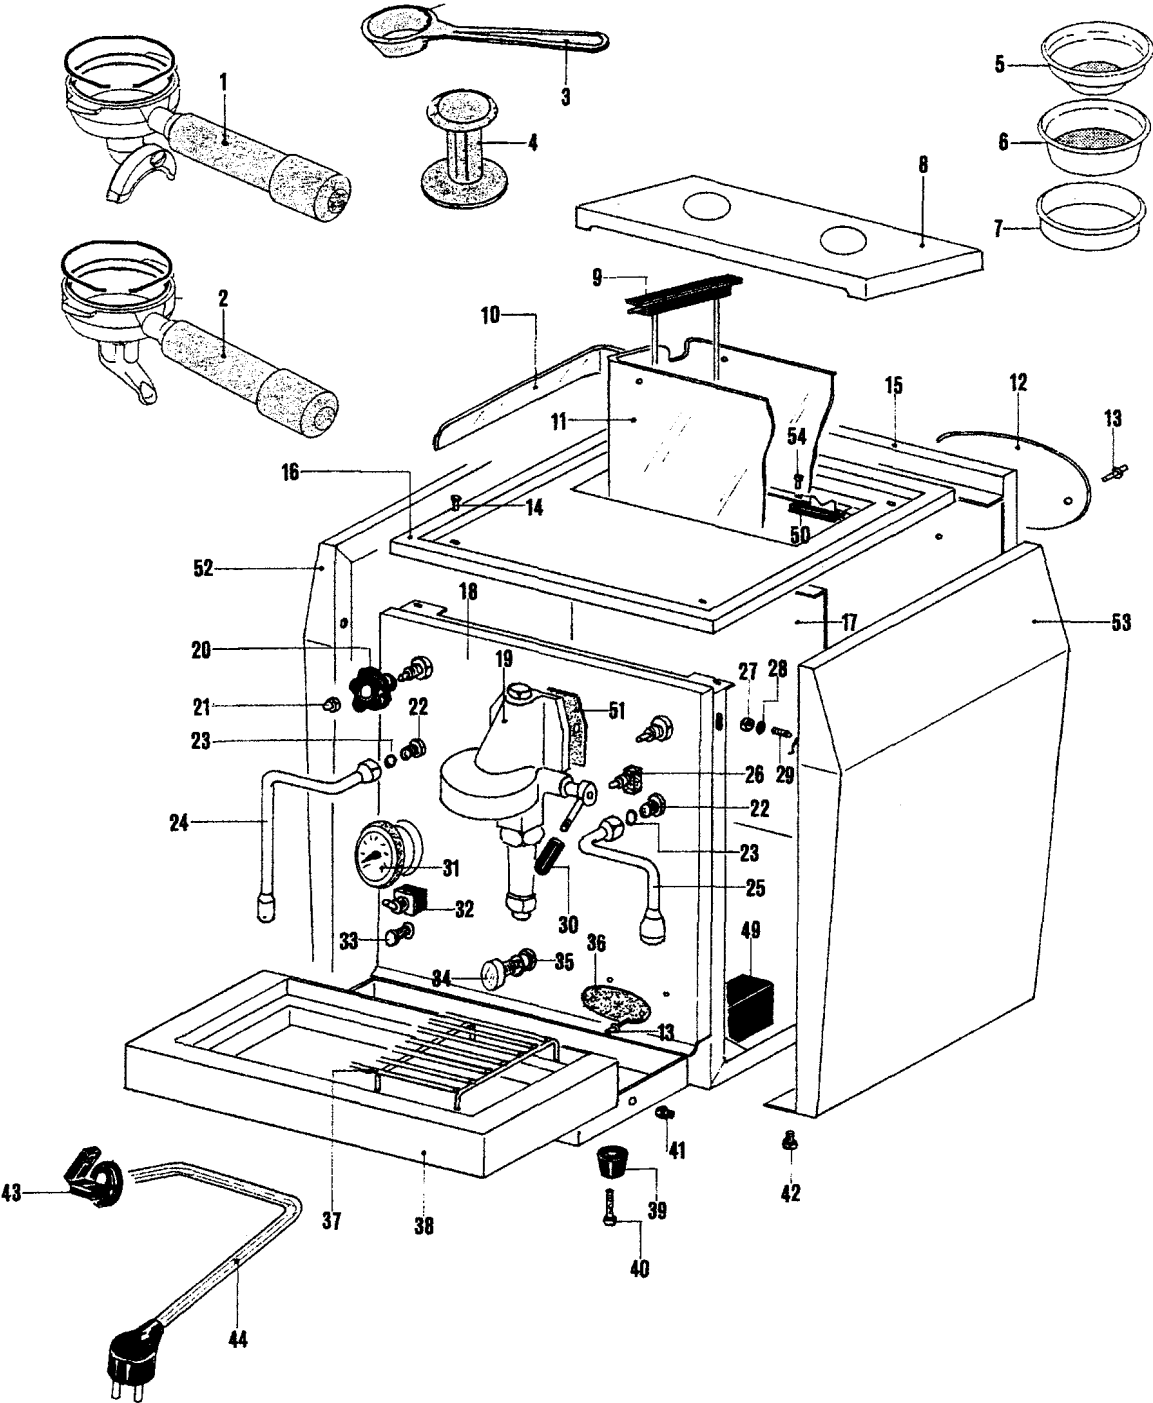

Giotto

Bodywork, electrics and accessories

Pos.	Code	Description
1	C699901000	Filterholder 2 cups
2	C699901065	Filterholder 1 cup
3	C639900710	Measuring spoon
4	C639900764	Presser
5	C619900104	1 cup filter 7 g
5	C619900669	1 cup filter 6 g
6	C619900105	2 cup filter 14 g
6	C629900670	2 cup filter 12 g
7	C619900106	Blind filter
8	C019900382	Cover
9	C499901140	Reservoir probe
10	C639900854	Cups frame
11	C639900762	Reservoir
12	C859900904	Giotto rear tag
13	C379900409	Copper rivet 3 x 7
14	C319901528	Screw TC M3 x 20 stainless
15	D01L002114	Rear panel
16	D01L000381	Cups tray
17	C019900383	Protection panel
18	C019900384	Front panel
19	C277700237	Group
20	C439900841	Plastic handle
21	C319901582	Blind nut (self bl.) Inox
22	C227700844	Connector
23	C449900786	OR 2025 Viton gasket
24	C277700401	Steam wand
25	C277700402	Hot water wand
26	C199900306	Microswitch
27	C309900124	Nut M4
28	C319900140	Washer diam. 4
29	C319900411	Grain M4 x 16
30	C439900840	Group plastic handle
31	C229900837	Boiler pressure gauge
32	C199901356	On/off switch switch
33	C199900089	Control lamp
34	C227700898	Connector
35	C200001887	Nut 1/8"
36	C859900905	Front tag Giotto
37	C219900249	Grid
38	C01L002115	Drip tray
39	C449900843	Foot
40	C319900412	Screw M 4 x 25
41	C449900842	Shock absorber
42	C309900745	Screw TE M 4 x 10