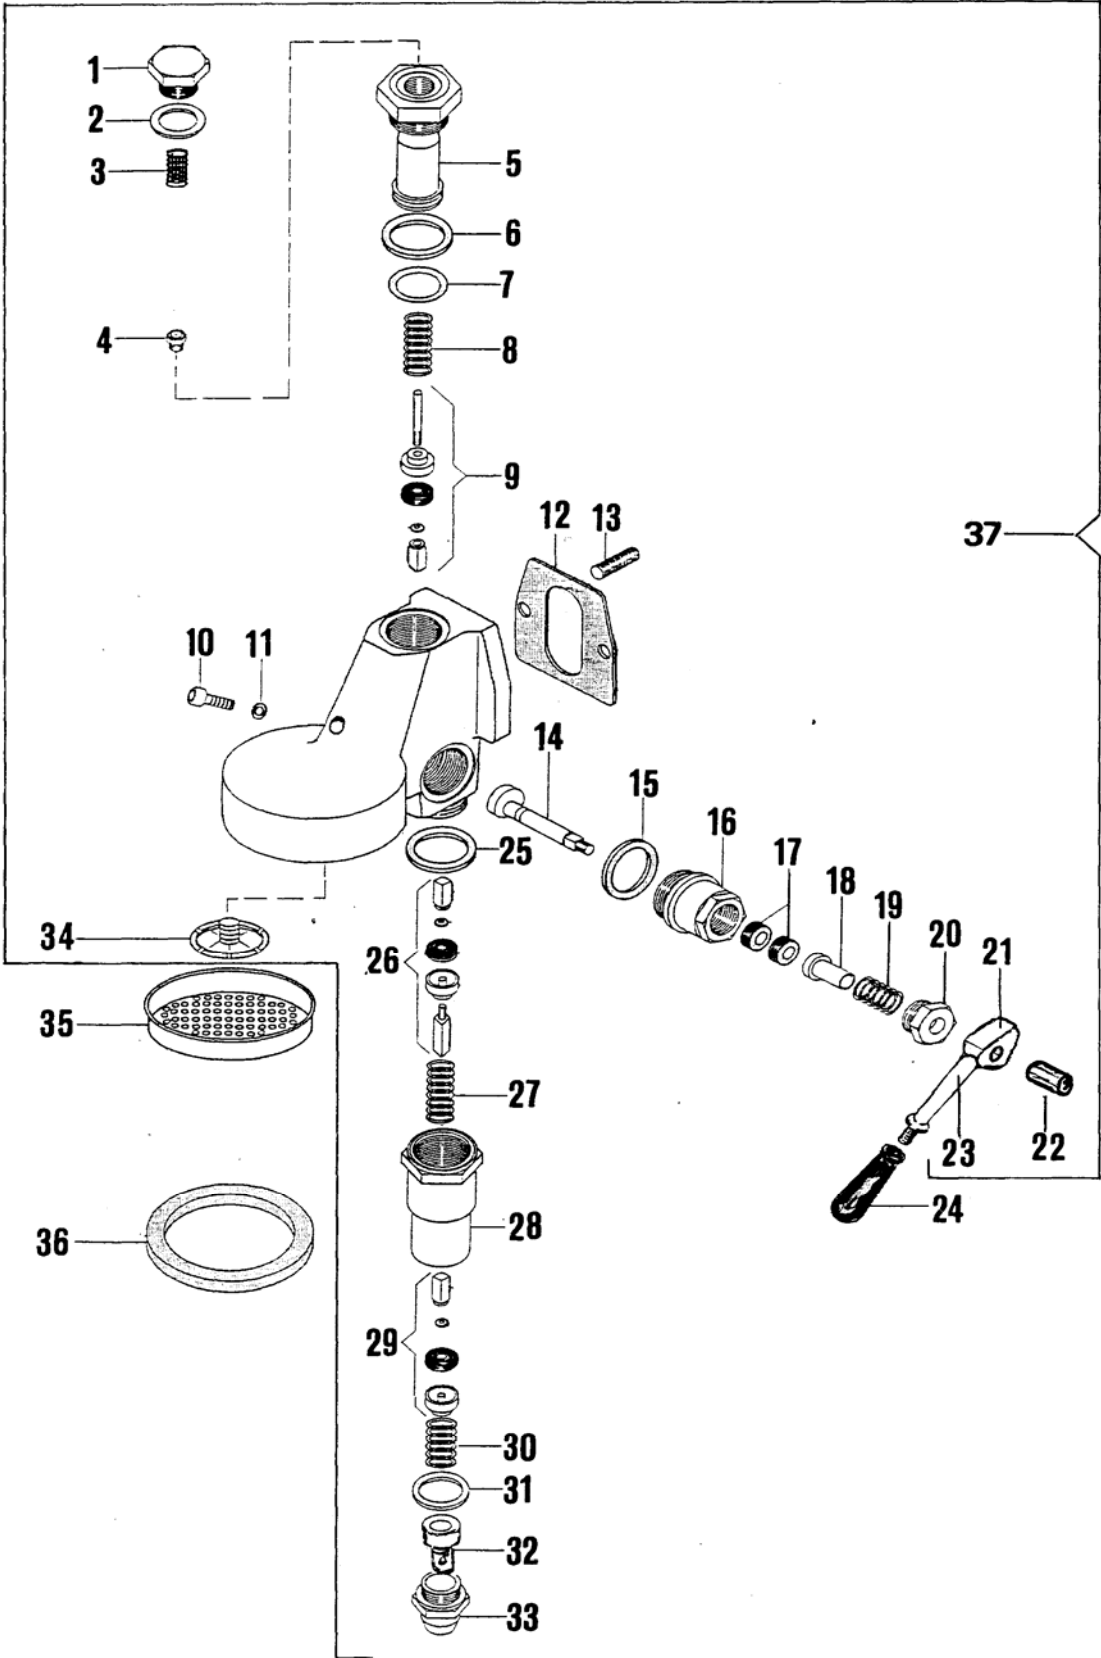

Giotto

Group

Pos.	Code	Description
1	R000002141	Cover
2	C469900420	Gasket
3	C619900554	Metal filter
4	C229900549	Gigleur 0,8
5	C229901133	Cylinder
6	C469900421	Gasket
7	C469900422	Gasket
8	C219900423	Spring
9	C219900424	Valve assembly
10	C309900164	Screw 6 x 10
11	C469901132	Teflon gasket 10x6x1
12	C449900767	Gasket
13	C309900131	Pin M8 x 27
14	C219900425	Shaft M8 x 27
15	C469900421	Gasket
16	R000002142	Flange
17	C219900426	Gasket
18	R000002143	Shaft M8 x 27
19	C219900427	Spring
20	R000002144	Plug
21	R000002145	Lever
22	R000002146	Fixing device
23	R000002147	Shaft
24	C439900840	Handle
25	C469900421	Gasket
26	C219900430	Valve
27	C219900423	Spring
28	C229901165	Cylinder
29	C219900430	Valve
30	C219900431	Spring
31	C469900783	Gasket
32	R000002148	Nozzle
33	R000002149	Connector
34	C229901228	Group infuser
35	C519900103	Shower screen
36	C449900229	Group gasket
37	C277700237	Group