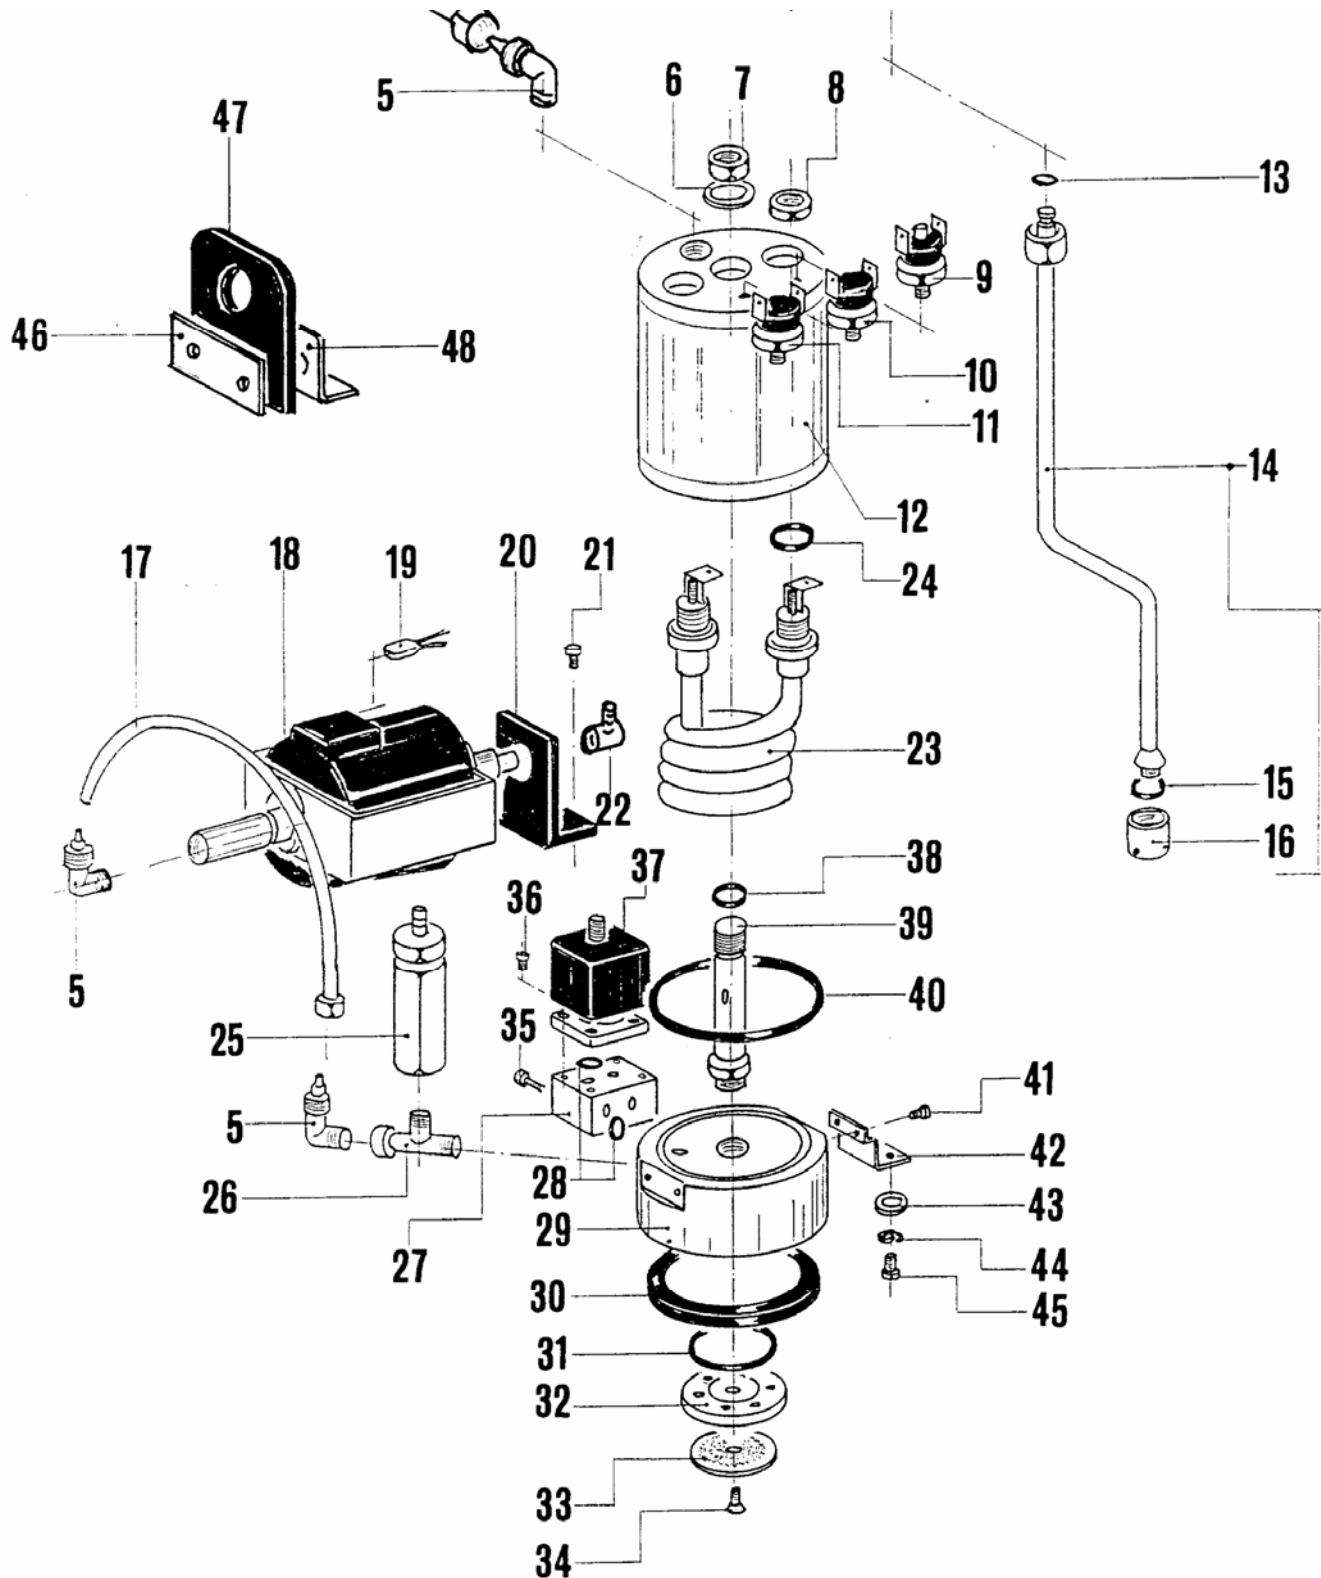

Water circuit

Botticelli II Espresso Coffee Machine

Hydraulic Circuit

Pos.	Code	Description
1	C269900300	Teflon pipe
2	C200001850	Connector
3	C229900742	Steam valve
4	C439900805	Handle
5	C229900706	Connector
6	C319901245	Washer
7	C319901244	Nut
8	C329900682	Nut
9	C199901549	Safety thermostat with manual reset 165°C
10	C100001815	Coffee thermostat 104°C
11	C100001816	Steam thermostat 145°C
12	C277701185	Boiler
13	C449900786	OR 2025 Viton
14	C200001880	Steam wand
15	C469900403	Gasket
16	C229900537	End nozzle
17	C269900300	Teflon pipe
18	C199900281	Pump V. 120/60
19	C199900969	Thermo cut off thermostat
20	C249900770	Pump support
21	C309900714	Screw
22	C449900709	Rubber connector
23	C199901222	Heating element V. 120 1.000 W
24	C449901227	OR 3056 Viton
25	C229900911	Expansion valve
26	C229900644	Connector
27	C529901190	Solenoid valve support
28	C449900786	OR 2025 Viton
29	C229901167	Group body
30	C449900229	Group gasket
31	C449900790	OR 3187 Viton
32	C529900550	Shower plate support
33	C519900102	Shower plate
34	C319900134	Screw
35	C319901240	Screw
36	C319900120	Screw
37	C100001977	Solenoid valve V. 120/60
38	C449901225	OR 108 Viton
39	C529901191	Shaft
40	C449901226	OR 171 Viton
41	C319901243	Screw