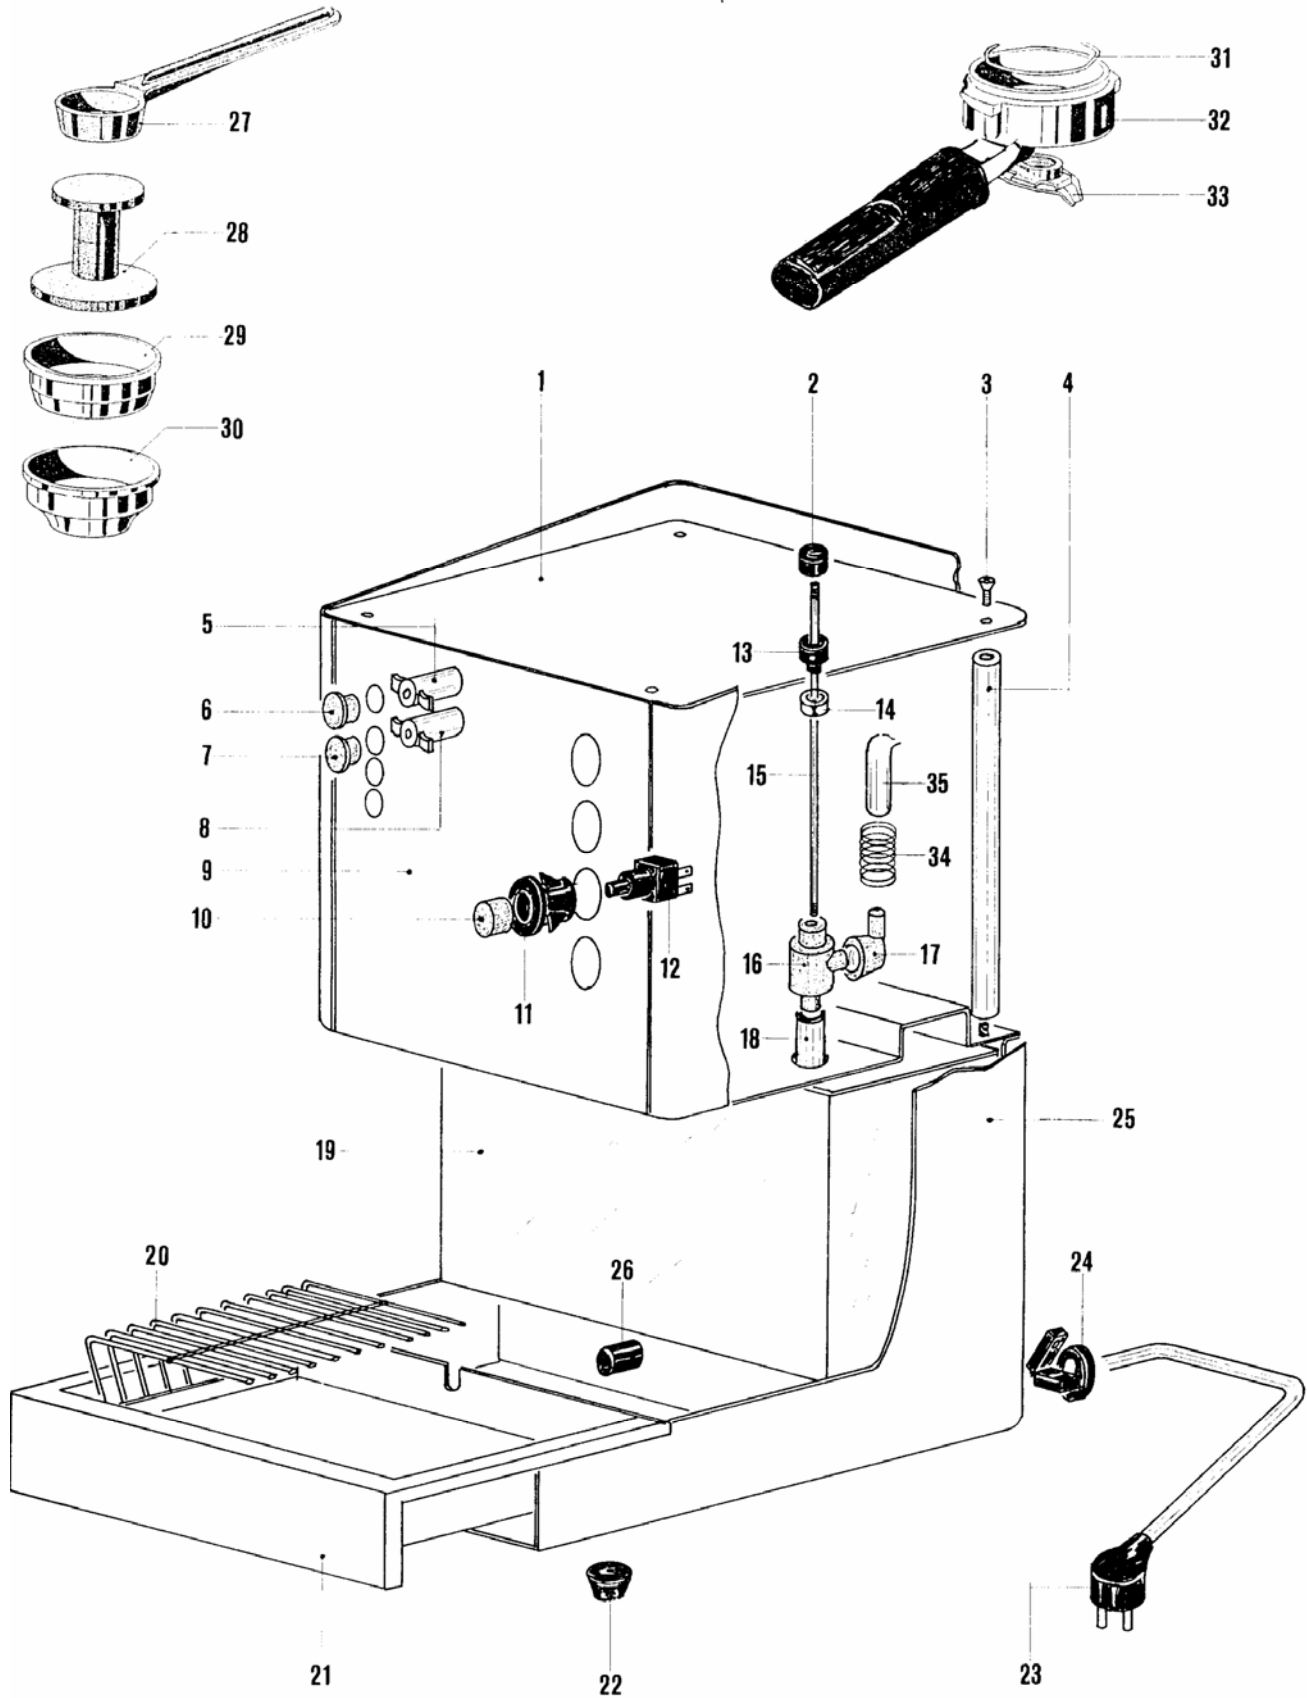

Botticelli II Espresso Coffee Machine

Bodywork and other components

Subject to change without notice

Botticelli II Espresso Coffee Machine

Bodywork an other components

Pos.	Code	Description
1	C000001708	Cover
2	C400001812	Handle
3	C319900727	Screw
4	C500001709	Fixing
5	C100001198	Green control lamp V. 120
6	C100001823	Green lamp cover
7	C100001822	Red lamp cover
8	C100001999	Red control lamp V. 120
9	C009901704	Front panel
10	C100001819	Button
11	C100001818	Fixing
12	C100001817	Switch 16 A
13	C400001813	Support
14	C309900126	Nut
15	C500001814	Shaft
16	C400001811	Fixing
17	C449900709	Rubber connector
18	C400001928	Silicone pipe
19	C439901188	Fresh water reservoir
20	C019901189	Grid
21	C00001706	Drip tray
22	C439901215	Foot
23	C199900958	Cord USA
24	C439901260	Cable presser
25	C000001702	Body panel
26	C437701275	Spray diffuser
27	C639900710	Measuring spoon
28	C639900764	Presser
29	C629900670	Two cups filter basket 12 g
30	C619900669	One cup filter basket 6 g
31	C619900098	Spring
32	C229900667	Filter holder with handle
33	C229900599	Two cups spout (open)
34	C300002132	Spring
35	C400001928	Silicone pipe